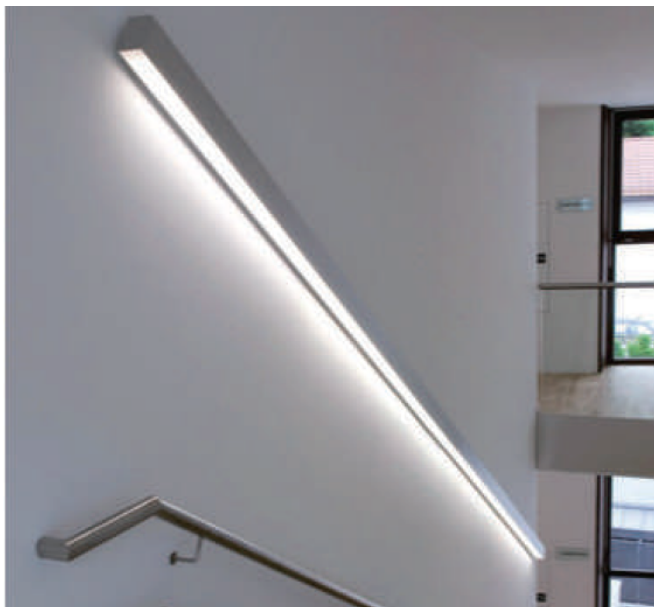

Interglo Lighting aluminium profile system ideal for wall lighting, pelmet lighting, or suspended features where the light source needs to shine in, rather than down. Paired with Galaxy Pro LED strip, this product is ideal in retail, and hospitality and commercial environments

## linear lighting