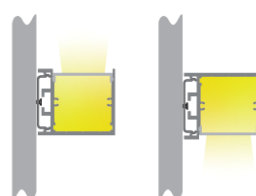

Interglo Lighting aluminium profile system ideal for wall lighting, pelmet lighting, or suspended features where the light source needs to shine in, rather than down. Paired with Galaxy Pro LED strip, this product is ideal in retail, and hospitality and commercial environments

GEO W3542 GEO ARCHITECTURAL

linear lighting

Specifications

Colour	Silver	Black	Custom	Mounting	Suspended	Surface Mounted
End Caps	Yes	No				

LED Tape

Galaxy Pro 2110-350-2700K | 6000K

Width	8mm
Voltage	24V DC
LED Qty	350 LEDs/M
Cut Increment	20mm

Options

Colour Temp	2700K	3000K	4000K	6000K
	Other			
Power	5W/m	9.6W/m	20W/m	28W/m

LED Outputs

3000K - 5W 444LM | 9.6W 852LM | 20W 1776LM | 28W 2486LM
4000K - 5W 458LM | 9.6W 880LM | 20W 1833LM | 28W 2566LM
6000K - 5W 490LM | 9.6W 940LM | 20W 1950LM | 28W 2730LM

Driver Options

Dimming

Non Dim   DALI/Switch Dim   1-10V   Phase Cut

Project Details

Project Name

Fitting Type