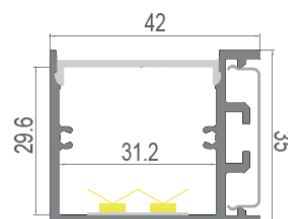

Interglo Lighting aluminium profile system ideal for wall lighting, pelmet lighting, or suspended features where the light source needs to shine in, rather than down. Paired with Galaxy Pro LED strip, this product is ideal in retail, and hospitality and commercial environments

GEO W3542 GEO ARCHITECTURAL

linear lighting

Specifications

Colour	Silver	Black	Custom	Mounting	Suspended	Surface Mounted
End Caps	Yes	No				

LED Tape

Galaxy Pro 2110-350-2700K | 6000K

Width	8mm
Voltage	24V DC
LED Qty	350 LEDs/M
Cut Increment	20mm

Options

Colour Temp	2700K	3000K	4000K	6000K
	Other			
Power	5W/m	9.6W/m	20W/m	28W/m

LED Outputs

3000K - 5W 444LM | 9.6W 852LM | 20W 1776LM | 28W 2486LM
4000K - 5W 458LM | 9.6W 880LM | 20W 1833LM | 28W 2566LM
6000K - 5W 490LM | 9.6W 940LM | 20W 1950LM | 28W 2730LM

Driver Options

Dimming

Non Dim   DALI/Switch Dim   1-10V   Phase Cut

Project Details

Project Name

Fitting Type