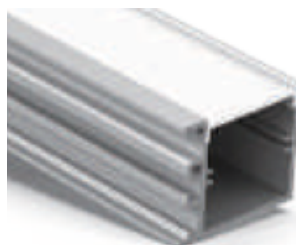

Interglo Lighting aluminium profile system ideal for wall lighting, pelmet lighting, or suspended features where the light source needs to shine in, rather than down. Paired with Galaxy Pro LED strip, this product is ideal in retail, and hospitality and commercial environments

GEO W3542 GEO ARCHITECTURAL

linear lighting

Specifications

Colour	Silver	Black	Custom	Mounting	Suspended	Surface Mounted
End Caps	Yes	No				

LED Tape

Galaxy Pro 2110-350-2700K | 6000K

Width	8mm
Voltage	24V DC
LED Qty	350 LEDs/M
Cut Increment	20mm

Options

Colour Temp	2700K	3000K	4000K	6000K
	Other			
Power	5W/m	9.6W/m	20W/m	28W/m

LED Outputs

3000K - 5W 444LM | 9.6W 852LM | 20W 1776LM | 28W 2486LM
4000K - 5W 458LM | 9.6W 880LM | 20W 1833LM | 28W 2566LM
6000K - 5W 490LM | 9.6W 940LM | 20W 1950LM | 28W 2730LM

Driver Options

Dimming

Non Dim   DALI/Switch Dim   1-10V   Phase Cut

Project Details

Project Name

Fitting Type