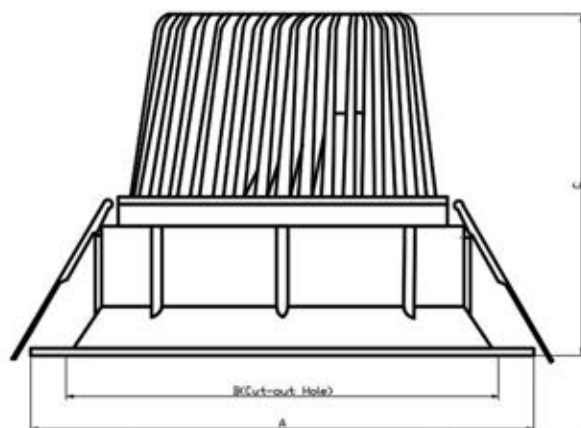

Pyxis

Size	A	B(Cutout)	C
2"	85mm	75mm	70mm
3"	100mm	85mm	85mm
4"	140mm	125mm	125mm
5"	175mm	150mm	118mm

DOWNLIGHTS - RECESSED

Product Information

Lumen Output	530lm	850lm	1250lm	1850lm	2400lm
Module Power	6.5W	10.5W	15W	20W	30W
Driver Current	150mA	250mA	350mA	500mA	700mA
LED Chip Manufacturer	Citizen				
Driver Input Voltage	AC220 - 240V				
LED Driver Manufacturer	Phillips, Tridonic, Lifud				
Dimming Options	Phase Cut, 1-10V, DALI				
Mounting Options	Recessed				
Fitting Colour	White + Black				
Diffuser	Clear Glass				
Tilting Angle Range	NA				
Rotation Angle Range	NA				
IP Rating	IP20				

Photometric Information

CRI Options	80Ra/90Ra
Colour Temperature(CCT)	3000k, 4000k
Beam Angle Options	38°
Light Output Ratio(LOR)	>80%