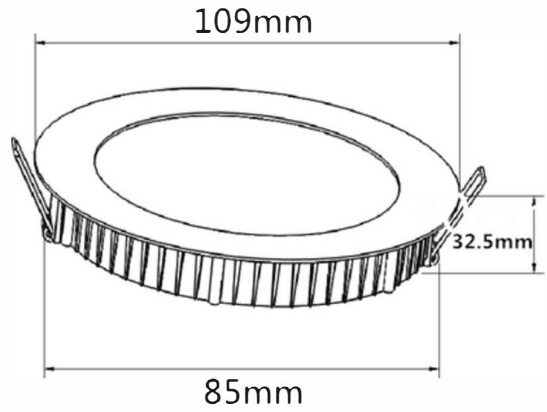

# Orion

Downlight - Recessed

## Product Information

Item Name	Orion
Dimming	Triac Dimmable
Colour Temperature	3000K   4000K
Fitting Colour	White   Black   Custom Colours as Required
CRI	>82
Cut-Out	90mm
LPW	105lm/w - 110lm/w
Input Power	9.5w
IP Rate	20
Beam Angle	110°
Input Voltage	220-240V
PF	>0.90
Adjustable	No
Dimensions	W: 109mm, H: 32.5mm
Warranty	5 Years
Certificates	SSA CE RCM RoHS