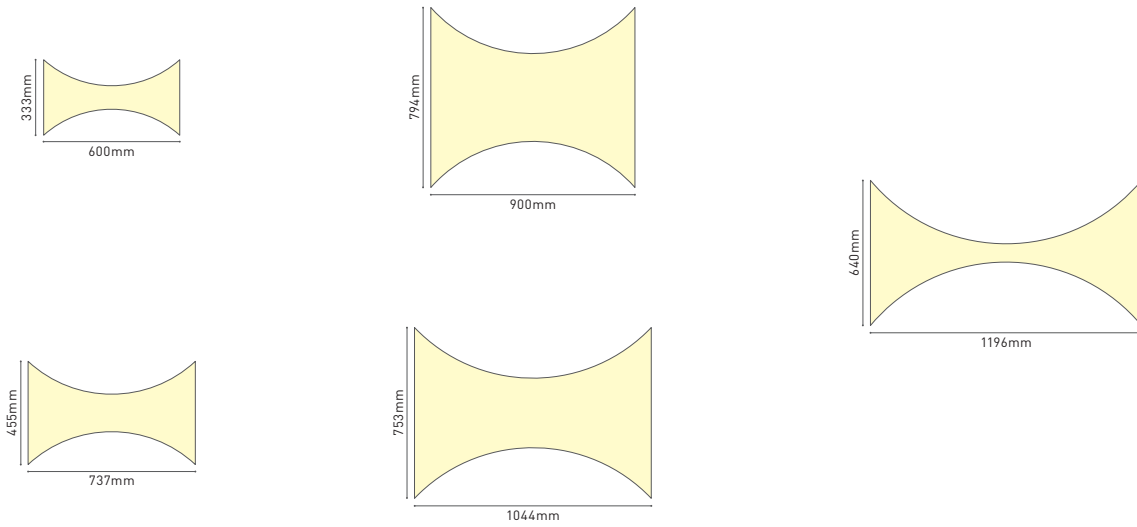

Pisces

Constellations

CB CE  RoHS FLICKER FREE

Sections

Ordering code for Pisces series

*Lumens @4000K, CRI 80

Model	Item	Size/mm	Power/W 1 pcs	Lumens /lm	Dimming	CCT	CRI	Input /VAC	Color	Certification
LCXX60	LCXX60-PI-600	H60xW333xL600	18	1800	Non Dali Triac 0-10V Tunable	3000K 4000K 6000K	>80 >90 >95	200-240 100-277	White Black Silver Gold	CE CB SAA RCM RoHS
	LCXX60-PI-737	H60xW455xL737	30	3000						
	LCXX60-PI-900	H60xW794xL900	80	8000						
	LCXX60-PI-1044	H60xW753xL1044	80	8000						
	LCXX60-PI-1196	H60xW640xL1196	50	5000						
LCXX80	LCXX80-PI-600	H80xW333xL600	18	1800	Non Dali Triac 0-10V Tunable	3000K 4000K 6000K	>80 >90 >95	200-240 100-277	White Black Silver Gold	CE CB SAA RCM RoHS
	LCXX80-PI-737	H80xW455xL737	30	3000						
	LCXX80-PI-900	H80xW794xL900	80	8000						
	LCXX80-PI-1044	H80xW753xL1044	80	8000						
	LCXX80-PI-1196	H80xW640xL1196	50	5000						