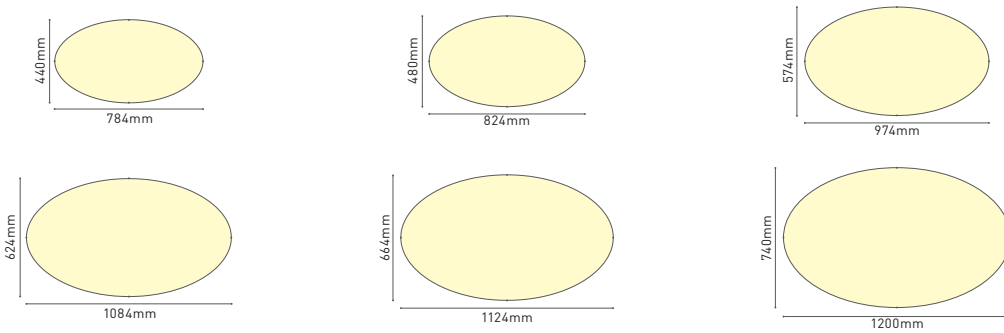

Ordering code for Cancer series

*Lumens @4000K, CRI 80

Model	Item	Size/mm	Power/W 1 pcs	Lumens /lm	Dimming	CCT	CRI	Input /VAC	Color	Certification
LCXX60	LCXX60-GE-784	H60xW440xL784	45	4500	Non Dali Triac 0-10V Tunable	3000K 4000K 6000K	>80 >90 >95	200-240 100-277	White Black Silver Gold	CE CB SAA RCM RoHS
	LCXX60-GE-824	H60xW480xL824	55	5500						
	LCXX60-GE-974	H60xW574xL974	75	7500						
	LCXX60-GE-1084	H60xW624xL1084	90	9000						
	LCXX60-GE-1124	H60xW664xL1124	100	10000						
LCXX60-GE-1200	H60xW740xL1200	120	12000							
LCXX80	LCXX80-GE-784	H80xW440xL784	45	4500						
	LCXX80-GE-824	H80xW480xL824	55	5500						
	LCXX80-GE-974	H80xW574xL974	75	7500						
	LCXX80-GE-1084	H80xW624xL1084	90	9000						
	LCXX80-GE-1124	H80xW664xL1124	100	10000						
	LCXX80-GE-1200	H80xW740xL1200	120	12000