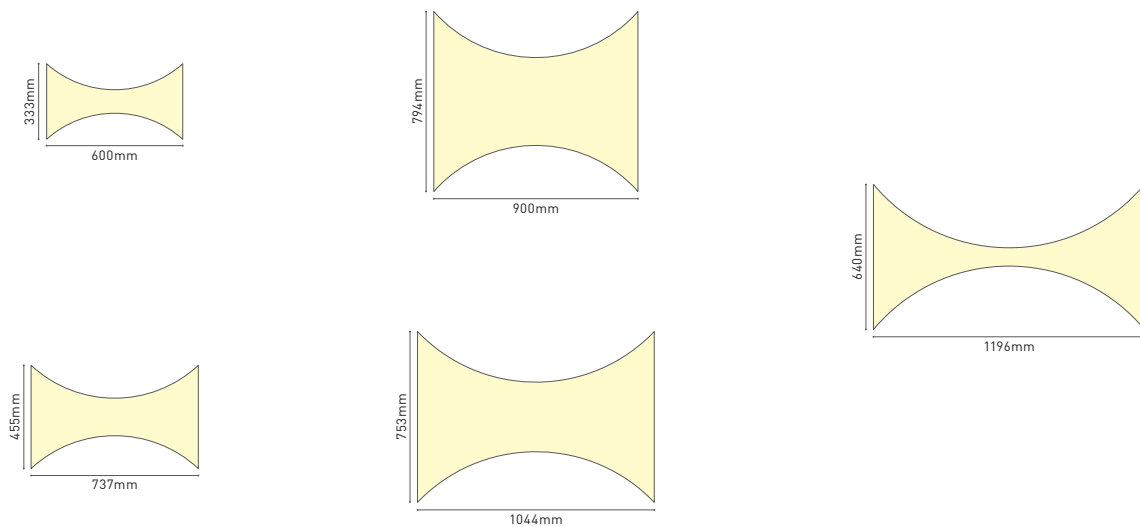

Sections

Ordering code for Pisces series

*Lumens @4000K, CRI 80

Model	Item	Size/mm	Power/W 1 pcs	Lumens /lm	Dimming	CCT	CRI	Input /VAC	Color	Certification
LCXX60	LCXX60-PI-600	H60xW333xL600	18	1800	Non Dali Triac 0-10V Tunable	3000K 4000K 6000K	>80 >90 >95	200-240 100-277	White Black Silver Gold	CE CB SAA RCM RoHS
	LCXX60-PI-737	H60xW455xL737	30	3000						
	LCXX60-PI-900	H60xW794xL900	80	8000						
	LCXX60-PI-1044	H60xW753xL1044	80	8000						
	LCXX60-PI-1196	H60xW640xL1196	50	5000						
LCXX80	LCXX80-PI-600	H80xW333xL600	18	1800	Non Dali Triac 0-10V Tunable	3000K 4000K 6000K	>80 >90 >95	200-240 100-277	White Black Silver Gold	CE CB SAA RCM RoHS
	LCXX80-PI-737	H80xW455xL737	30	3000						
	LCXX80-PI-900	H80xW794xL900	80	8000						
	LCXX80-PI-1044	H80xW753xL1044	80	8000						
	LCXX80-PI-1196	H80xW640xL1196	50	5000						

Accessories