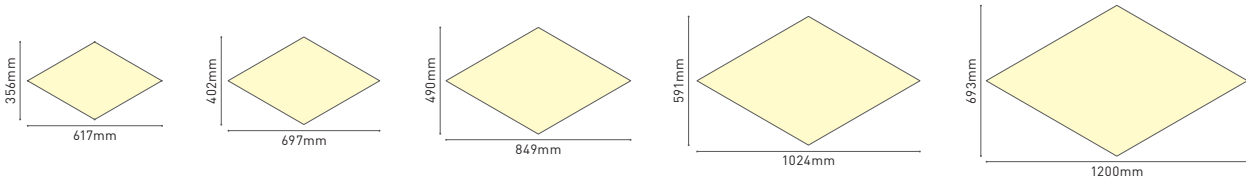

Sagittarius

CB CE RoHS FLICKER FREE

Ordering code for Sagittarius series

*Lumens @4000K, CRI 80

Model	Item	Size/mm	Power/W 1 pcs	Lumens /lm	Dimming	CCT	CRI	Input /VAC	Color	Certification
LCXX60	LCXX60-SA-617	H60xW356xL617	20	2000	Non Dali Triac 0-10V Tunable	3000K 4000K 6000K	>80 >90 >95	200-240 100-277	White Black Silver Gold	CE CB SAA RCM RoHS
	LCXX60-SA-697	H60xW402xL697	25	2500						
	LCXX60-SA-849	H60xW490xL849	35	3500						
	LCXX60-SA-1024	H60xW591xL1024	50	5000						
	LCXX60-SA-1200	H60xW693xL1200	70	7000						
LCXX80	LCXX80-SA-617	H80xW356xL617	20	2000						
	LCXX80-SA-697	H80xW402xL697	25	2500						
	LCXX80-SA-849	H80xW490xL849	35	3500						
	LCXX80-SA-1024	H80xW591xL1024	50	5000						
	LCXX80-SA-1200	H80xW693xL1200	70	7000						

Accessories