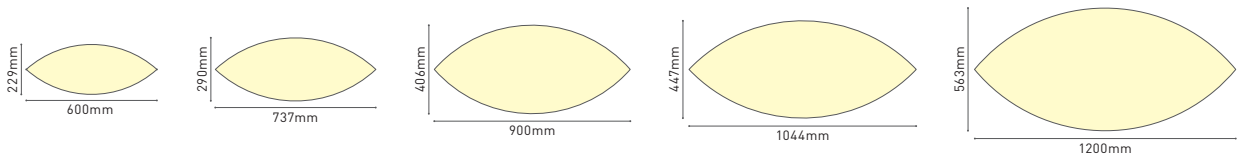

CB CE RoHS HOOKER FREE

Ordering code for Capricon series

*Lumens @4000K, CRI 80

Model	Item	Size/mm	Power/W 1 pcs	Lumens /lm	Dimming	CCT	CRI	Input /VAC	Color	Certification
LCXX60	LCXX60-CN-600	H60xW229xL600	16	1600	Non Dali Triac 0-10V Tunable	3000K 4000K 6000K	>80 >90 >95	200-240 100-277	White Black Silver Gold	CE CB SAA RCM RoHS
	LCXX60-CN-737	H60xW290xL737	25	2500						
	LCXX60-CN-900	H60xW406xL900	45	4500						
	LCXX60-CN-1044	H60xW447xL1044	55	5500						
	LCXX60-CN-1200	H60xW563xL1200	80	8000						
LCXX80	LCXX80-CN-600	H80xW229xL600	16	1600						
	LCXX80-CN-737	H80xW290xL737	25	2500						
	LCXX80-CN-900	H80xW406xL900	45	4500						
	LCXX80-CN-1044	H80xW447xL1044	55	5500						
	LCXX80-CN-1200	H80xW563xL1200	80	8000						

Accessories