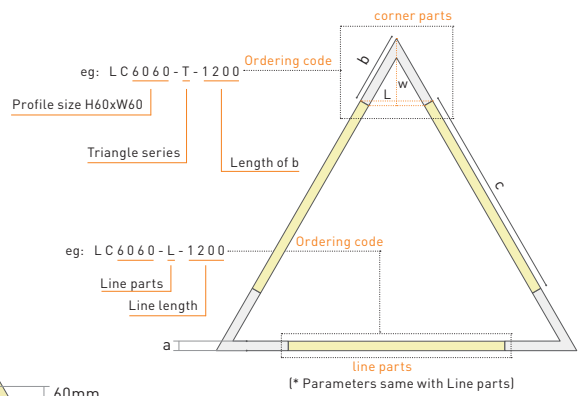

Case 2: if the length > 1.5m, profile is connected by parts.

Accessories

a/mm	b/mm	c/mm
		900
40		1000
50		1100
60		1200
70		1300
80	300	1400
90	400	1500
100		1700
110		1800
120		1900
150		2000
		2200
		2400

Ordering code for Triangle series - ≥1.5M ; angle 60°

LCXX60	LC4060-T-300	H60xW280xL300	4	400	Non Dali Triac 0-10V Tunable	3000K 4000K 6000K	>80 >90 >95	200-240 100-277	White Black Silver Gold	CE CB SAA RCM RoHS
	LC5060-T-300	H60xW285xL300	4	400						
	LC6060-T-300	H60xW290xL300	10	1000						
	LC7060-T-300	H60xW295xL300	10	1000						
	LC8060-T-300	H60xW300xL300	15	1500						
LCXX80	LC4080-T-300	H80xW280xL300	4	400	Non Dali Triac 0-10V Tunable	3000K 4000K 6000K	>80 >90 >95	200-240 100-277	White Black Silver Gold	CE CB SAA RCM RoHS
	LC5080-T-300	H80xW285xL300	4	400						
	LC6080-T-300	H80xW290xL300	10	1000						
	LC7080-T-300	H80xW295xL300	10	1000						
	LC8080-T-300	H80xW300xL300	15	1500						
	LC9080-T-300	H80xW305xL300	15	1500						
	LC10080-T-400	H80xW396xL400	28	2800						
LCXX100	LC60100-T-300	H100xW290xL300	7	700	Non Dali Triac 0-10V Tunable	3000K 4000K 6000K	>80 >90 >95	200-240 100-277	White Black Silver Gold	CE CB SAA RCM RoHS
	LC70100-T-300	H100xW295xL300	9	900						
	LC80100-T-300	H100xW300xL300	15	1500						
	LC90100-T-300	H100xW305xL300	15	1500						
	LC100100-T-400	H100xW396xL400	28	2800						
	LC110100-T-400	H100xW401xL400	28	2800						
	LC120100-T-400	H100xW406xL400	28	2800						