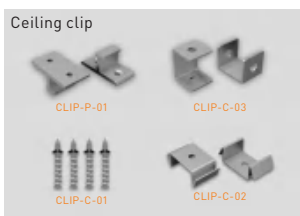

Case 2: if the length > 1.5m, profile is connected by parts.

Accessories

a/mm	b/mm	c/mm
		900
40		1000
50		1100
60		1200
70		1300
80	300	1400
90	400	1500
100		1700
110		1800
120		1900
150		2000
		2200
		2400

Ordering code for Triangle series - <1.5M

\*Lumens @4000K, CRI 80

Model	Item	Size/mm	Power/W 1 pcs	Lumens /lm	Dimming	CCT	CRI	Input /VAC	Color	Certification
LCXX60	LC4060-T-600	H60xW520xL600	13	1300	Non Dali Triac 0-10V Tunable	3000K 4000K 6000K	>80 >90 >95	200-240 100-277	White Black Silver Gold	CE CB SAA RCM RoHS
	LC4060-T-755	H60xW653xL755	15	1500						
	LC4060-T-900	H60xW779xL900	20	2000						
	LC4060-T-1055	H60xW913xL1055	25	2500						
	LC4060-T-1200	H60xW1039xL1200	30	3000						
	LC6060-T-600	H60xW520xL600	30	3000						
	LC6060-T-900	H60xW779xL900	50	5000						
	LC6060-T-1200	H60xW1039xL1200	60	6000						
LCXX80	LC4080-T-600	H80xW520xL600	13	1300	Non Dali Triac 0-10V Tunable	3000K 4000K 6000K	>80 >90 >95	200-240 100-277	White Black Silver Gold	CE CB SAA RCM RoHS
	LC4080-T-755	H80xW653xL755	15	1500						
	LC4080-T-900	H80xW779xL900	20	2000						
	LC4080-T-1055	H80xW913xL1055	25	2500						
	LC4080-T-1200	H80xW1039xL1200	30	3000						
	LC6080-T-600	H80xW520xL600	30	3000						
	LC6080-T-900	H80xW779xL900	50	5000						
	LC6080-T-1200	H80xW1039xL1200	60	6000						
LCXX100	LC60100-T-600	H100xW520xL600	30	3000	Non Dali Triac 0-10V Tunable	3000K 4000K 6000K	>80 >90 >95	200-240 100-277	White Black Silver Gold	CE CB SAA RCM RoHS
	LC60100-T-900	H100xW779xL900	50	5000						
	LC60100-T-1200	H100xW1039xL1200	60	6000						