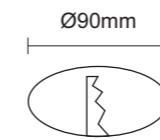

Black UGR<19

White UGR<25

ANTI-GLARE

Downlight Adjustable CL304

Cutout:

6 ways quick terminal

3CCT Switchable

AU plug

FEATURES

- Plastic coated aluminum downlight with integrated driver.
- IP54 rating from front.
- 3CCT switchable by slide switch.
- Integrated triac dimming driver, compatible with Australia main brand dimmers, dimming smoothly, no noise or flickering.

Code	Size(AxBmm)	Cutout(mm)	Watt	Lumen(±5%)	UGR	Beam Angle
CL304A-3-8W A quick terminal	Ø106x84	Ø90-95	8W	950lm	<19(Black) <25(White)	45°/60°
CL304B-3-8W B AU plug	Ø106x84	Ø90-95	8W	950lm	<19(Black) <25(White)	45°/60°